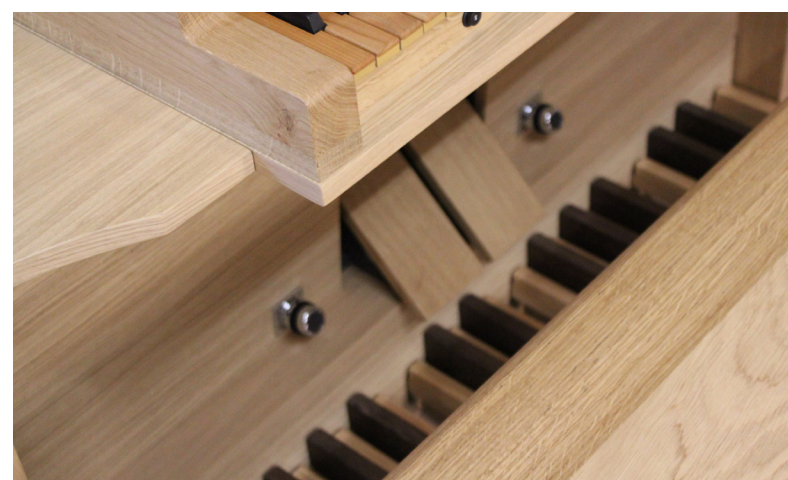

Why a Praeludium?

Ease and functionality go hand in hand with this movable and compact organ. The possibilities are almost endless. All components are easy to disassemble, therefore placing them in small rooms is no problem.

This organ gives you the feeling of playing a grand cathedral organ, and yet it is compact.

You can choose from a wide variety of speakers. Speakers will be placed outside the organ. The ergonomics and the outstanding sound make the organ a pleasure to play.

About Sweelinq

Technology

Sweelinq is the technology we have developed to play virtual pipe organs. The biggest advantages of Sweelinq are the infinitely adjustable reverberation, the super-fast loading time, the simplicity of operation, the very realistic wind model and the great sound realism. The organs are recorded pipe by pipe. Details such as the keyboard and stop action are also included. The sound collection of the recordings of these pipes is called a **sample set**.

Organs

Famous organs have since been recorded for Sweelinq, such as the organs of the Grote Kerk in Dordrecht (NL). The sound fidelity can best be compared to a true-to-life CD recording. Sweelinq and its technique appeal to the imagination, the possibilities are almost limitless! Furthermore, numerous sample sets that are already on the market are suitable for playing in Sweelinq.

Praeludium

Sound

- High-end audio configuration possible
- A significantly better sample quality than other electronic organs
- The sound of the organ enhances your playing pleasure

Usage

- You can create your own combination sets (setzer), with your touchscreen or thumbpistons
- The organ furniture is ergonomically designed
- An outstanding instrument for long study sessions

Praeludium: “Truly functional”

Design